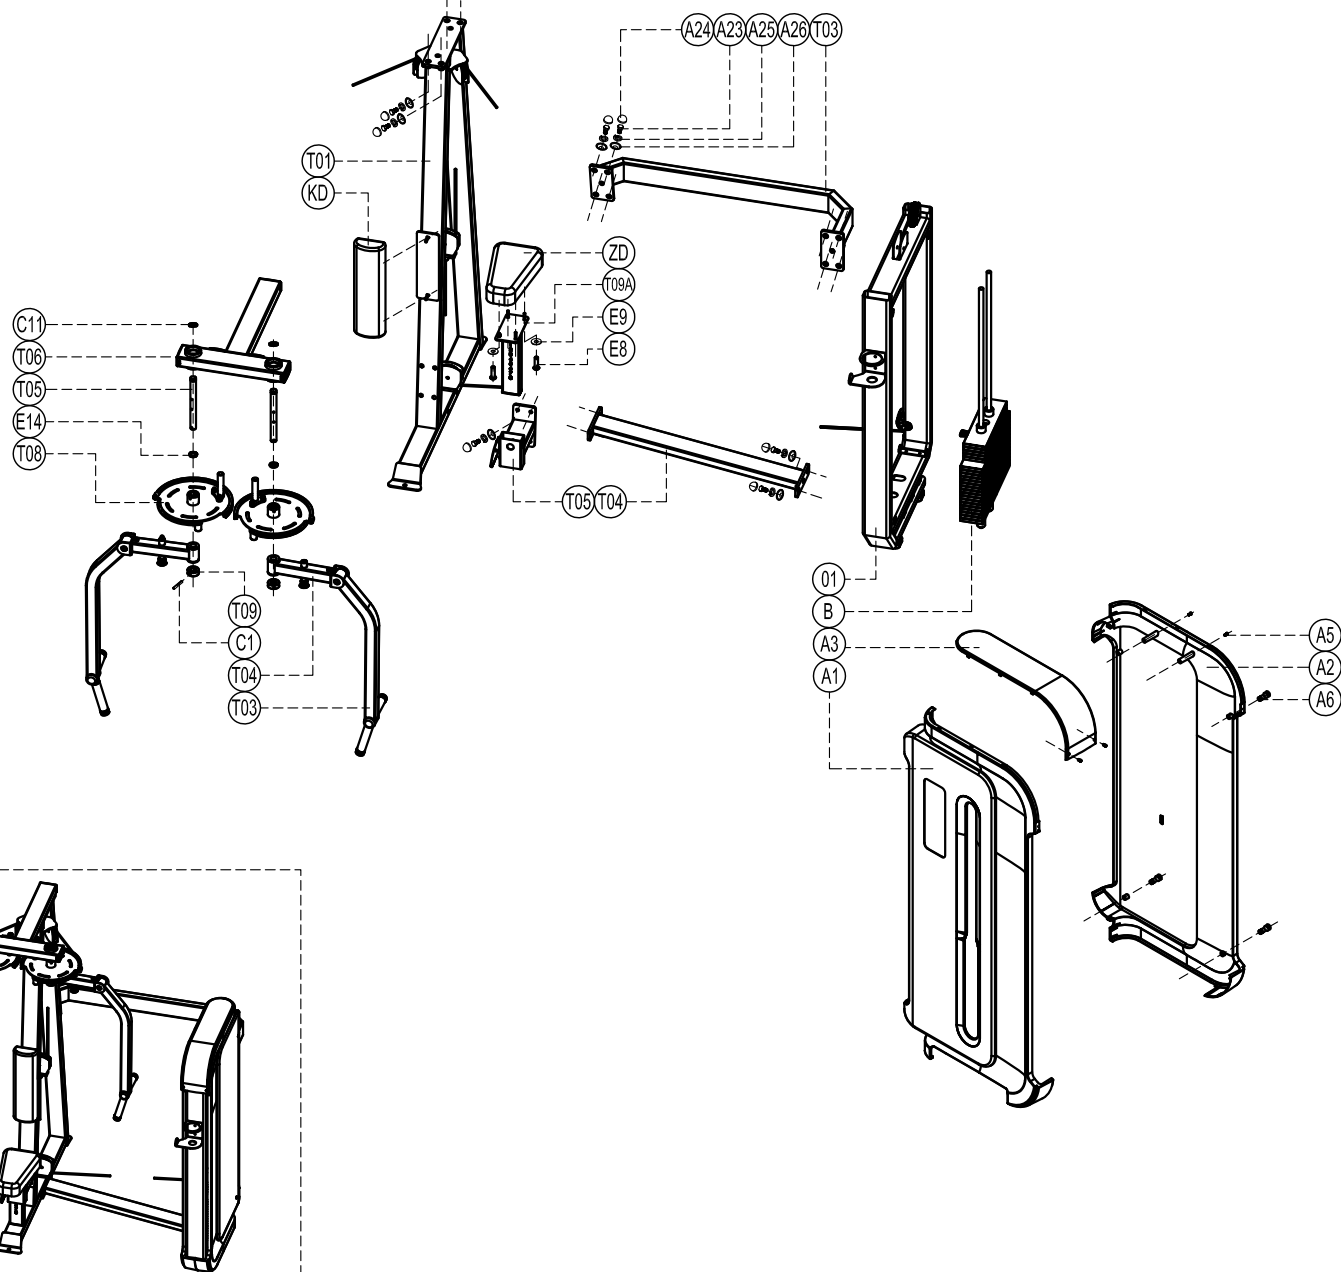

# Exploded

H3007 Pearl selt/Pec fly

please note :prats didn't demolitionde part and fast eners not listde on the introduction

E14	spacer bush GT004 $\phi 25.5 \times \phi 35 \times 15$	2
E9	Flat washer $\phi 8$	6
E8	Cup head inner hex screw M8*35	6
C11	round nut M25*1.5	2
C1	dowel pin $\phi 8 \times 50$	6
B	weight stack set	1
A26	Gasket DQ003	20
A25	Spring washer $\phi 12$	20
A24	Screw cap S208	20
A23	Outer hex screw M12*35	20
A6	Cup head inner hex screw M5*15	8
A5	Cup head cross tapping screw ST3*8	4
A3	Top cover	1
A2	Back shroud	1
A1	Front shroud	1
ZD	Upholstery	1
KD	Backrest	1
T09	Cam fixing ring	2
T05	Cam Axle	2
T04	upper move arm	2
T03	movable arm set	2
T09A	cushion adjustment	1
T08	cam	2
T06	Cam fixing set	1
T05	Upholstery set	1
T04	Bottom connector	1
T03	Top connector	1
O1	Door frame	1
T01	Main frame	1
Number	Name	Quantity