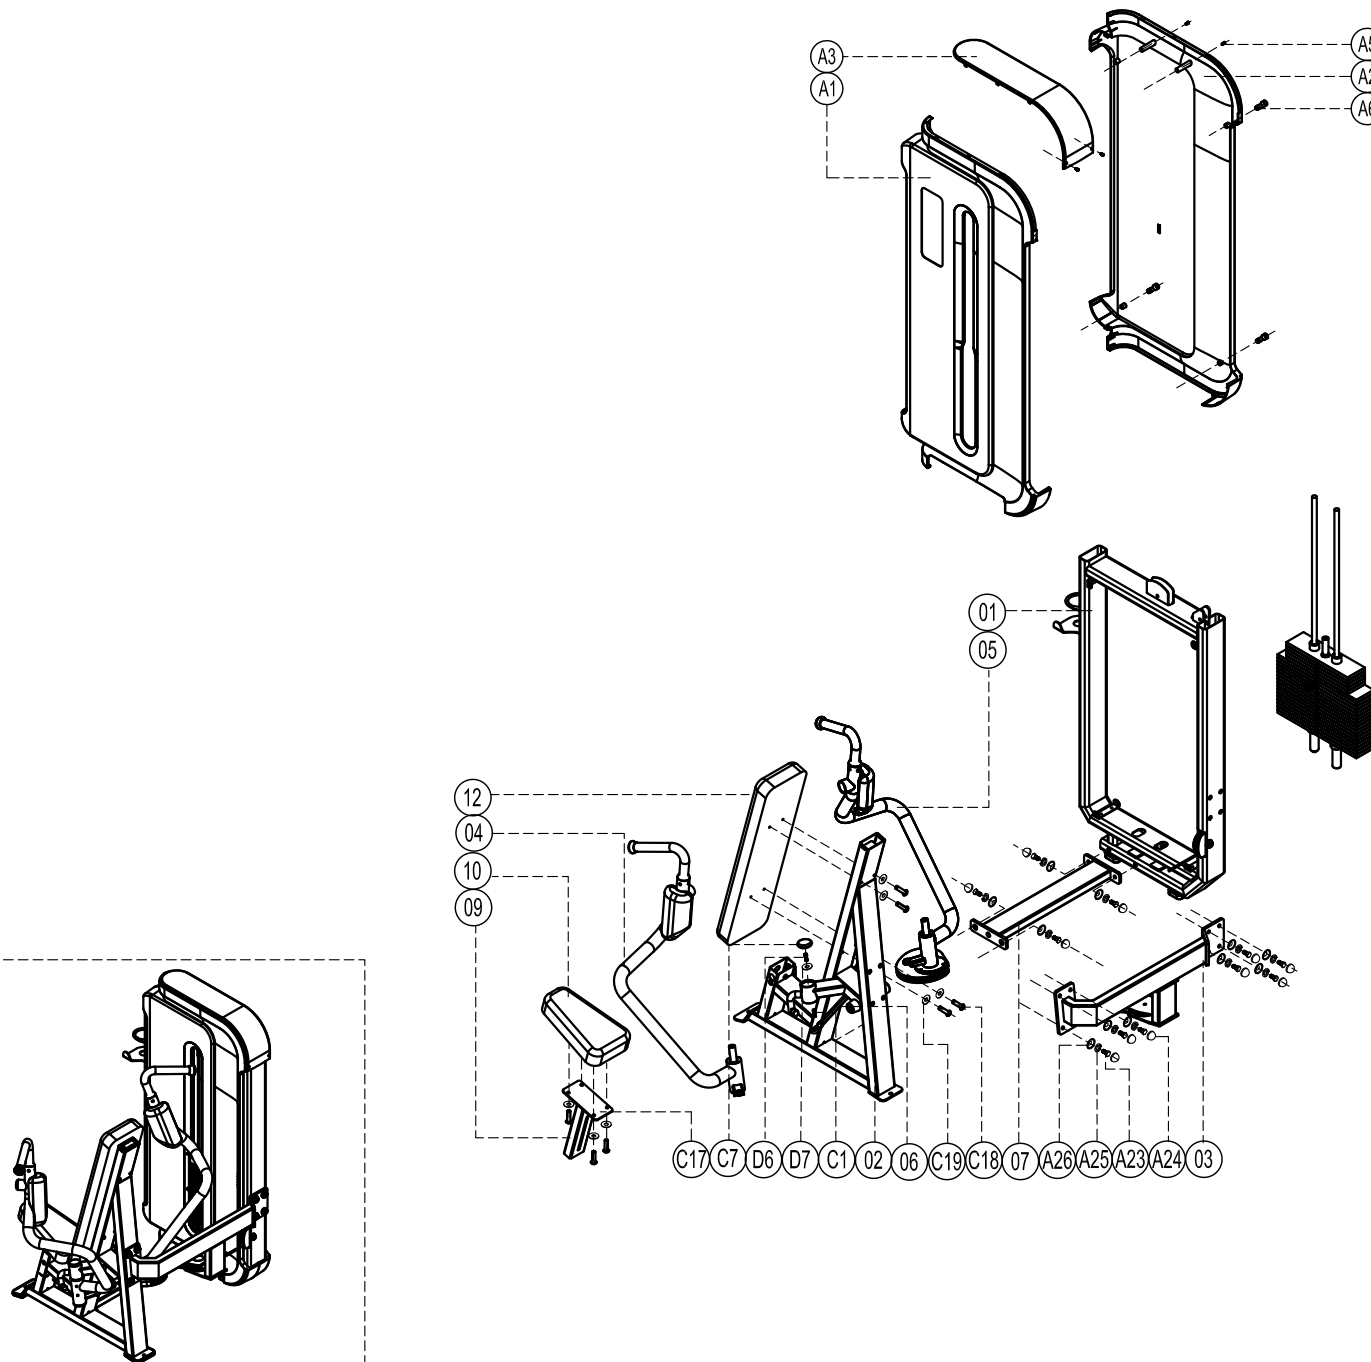

## H3004 Pectoral Machine

please note :parts didn't demolitionde part and fast eners not listde on the introduction

D7	Big flat washer C088	2
D6	Cup hea inner hex screw M10*25	2
C19	Flat washer φ8	8
C18	Cup head inner hex screw M8*80	4
C17	Cup head inner hex screw M8*35	4
C7	Cover	2
C1	Shoulder screw φ10*20	2
A26	Gasket DQ003	12
A25	Spring washer φ12	12
A24	Screw cap S208	12
A23	Outer hex screw M12*35	12
A6	Cup head inner hex screw M5*15	8
A5	Cup head cross tapping screw ST3*8	4
A3	Top cover	1
A2	Back shroud	1
A1	Front shroud	1
T12	Backrest DZ205	1
T10	Cushion DZ203	1
T09	Cushion adjustment	1
T07	Bottom connector	1
T06	Connector	1
T05	Right arm set	1
T04	Left arm set	1
T03	Top connector	1
T02	Main frame	1
01	Door frame	1
Number	Name	Quantity