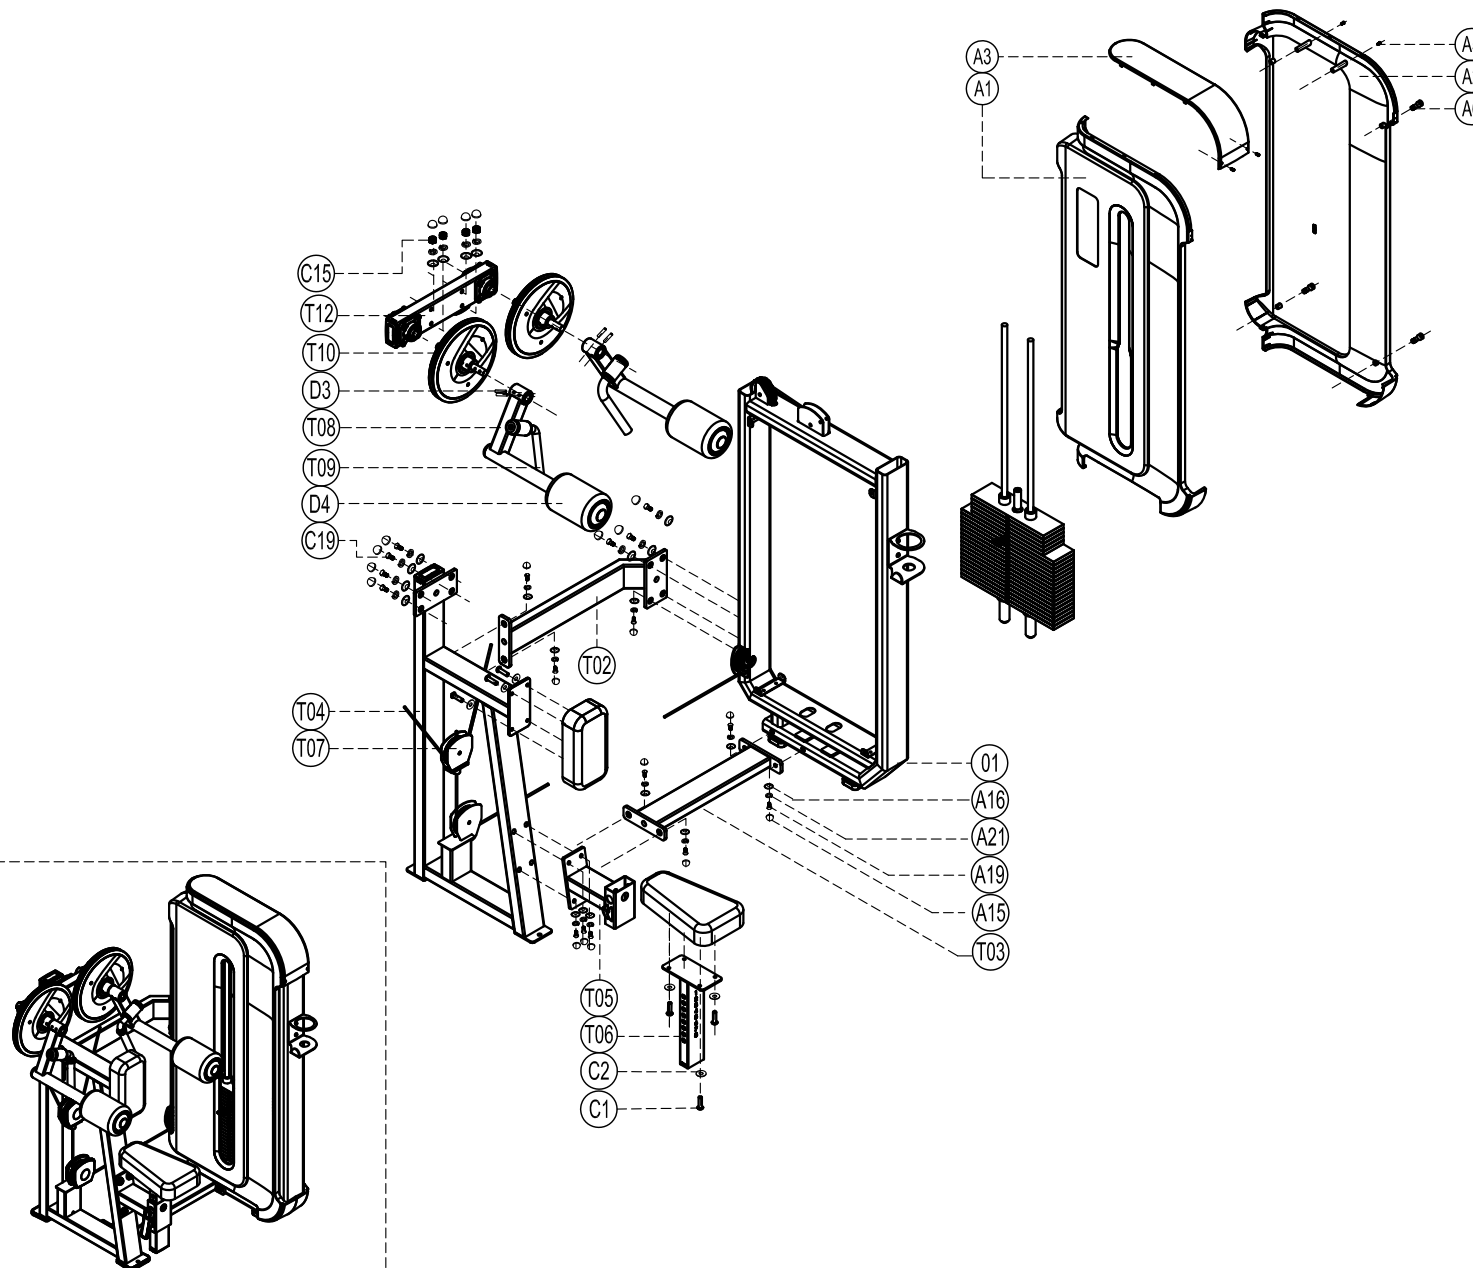

Exploded

H3005 Lateral Raise

please note :parts didn't demolitionde part and fast eners not listde on the introduction

D4	Foam frame	PM002	1
D3	Pin	φ8*50	8
D2	Socket Cap inner hex	M10*16	2
C19	Outer hex screw	M12*80	4
C15	Self lock nut	M12	4
C2	Flat washer	φ10	8
C1	Cup head inner hex screw	M8*35	8
A21	Spring washer	φ12	22
A19	Outer hex screw	M12*35	14
A16	Gasket	DQ003	22
A15	Screw cap	S208	22
A6	Cup head inner hex screw	M5*15	8
A5	Cup head cross tapping screw	ST3*8	4
A3	Top cover		1
A2	Back shroud		1
A1	Front shroud		1
12	Bearing fixing		1
10	Cam frame		2
09	Handle frame		2
08	Working arm		2
07	Pulley set frame		1
06	Seat fixing frame		1
05	Cusion selection		1
04	Main frame		1
03	Bottom connector		1
02	Bent frame set		1
01	Door frame		1
序号	名称		数量