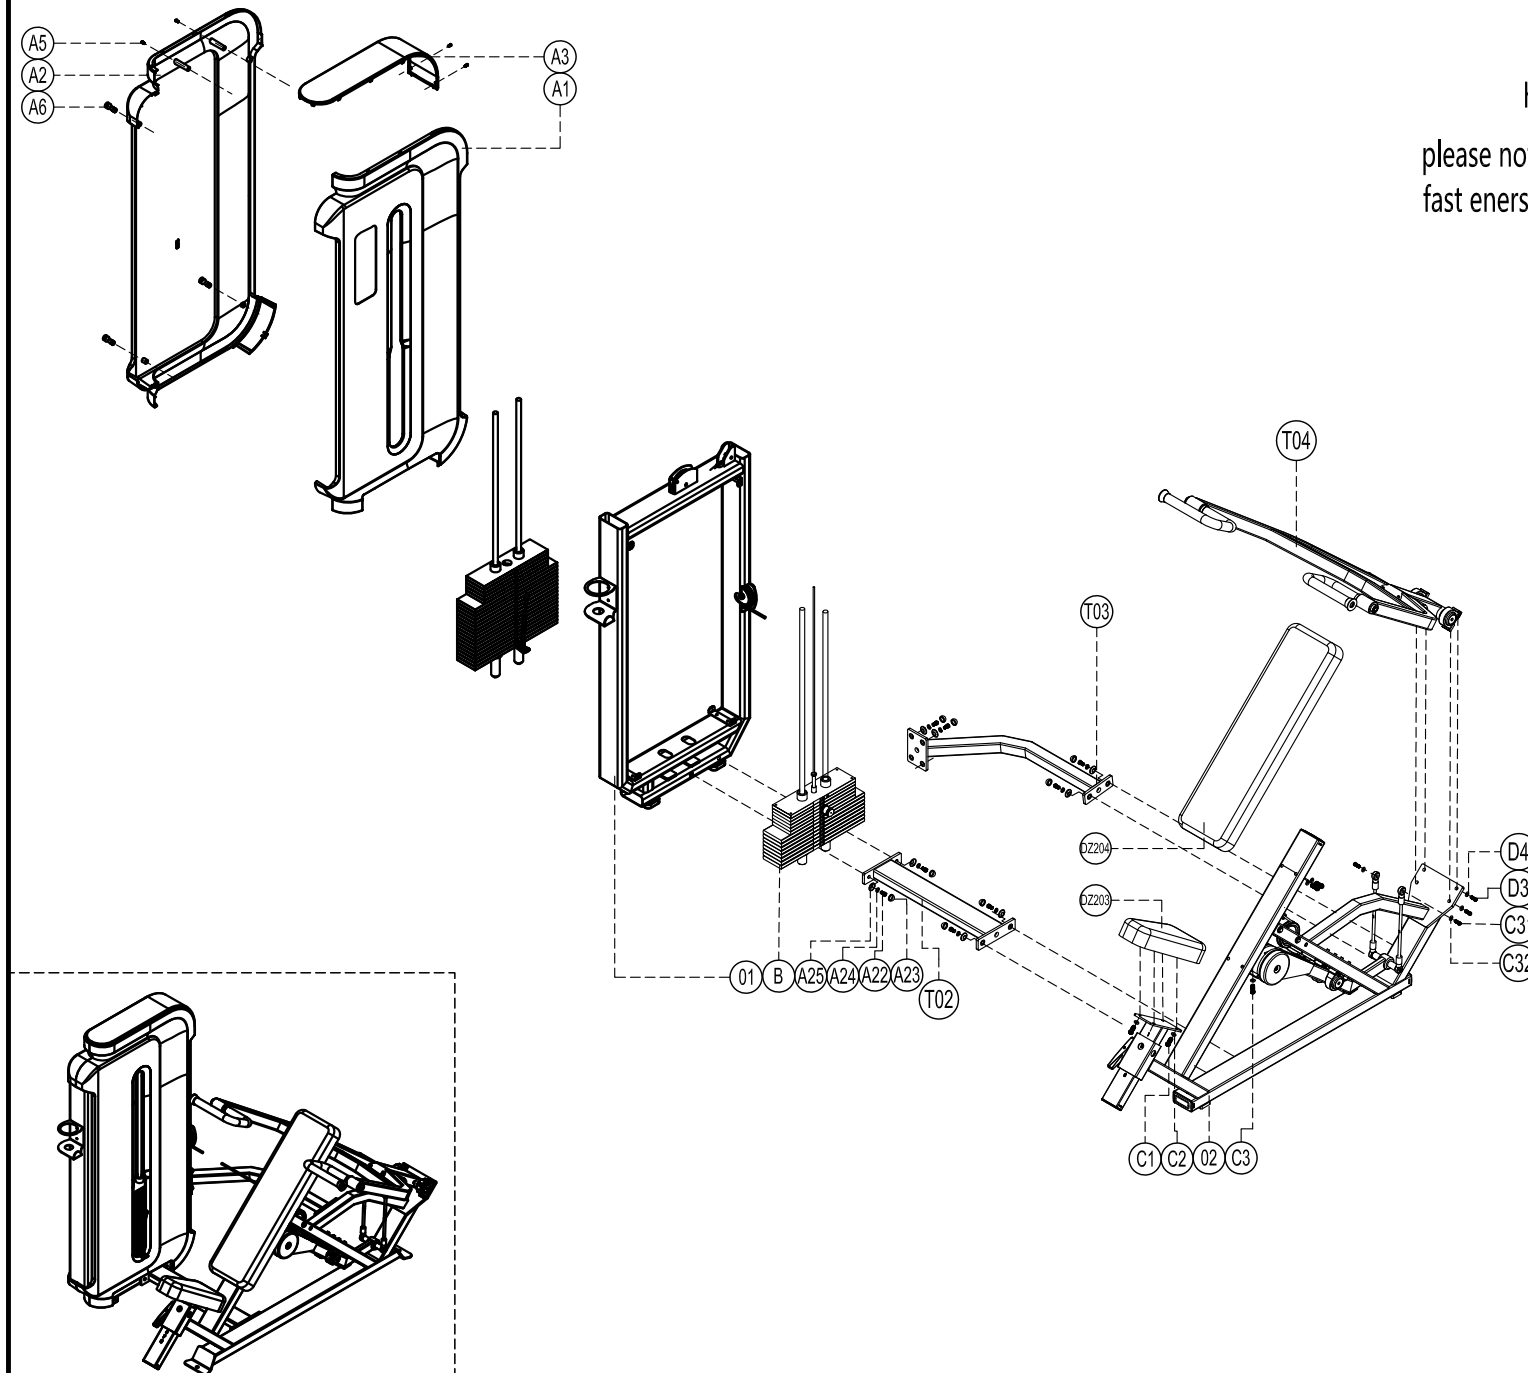

| | | |
|-------|------------------------------------|-----|
| DZ204 | Backrest T75*250*900 | 1 |
| DZ203 | Upholstery T75*217*370 | 1 |
| D4 | Flat washer Φ10 | 2 |
| D3 | Socket Cap inner hex M10*25 | 2 |
| C32 | Flat washerΦ12 | 2 |
| C31 | Outer hex screw M12*30 | 2 |
| C3 | Cup head inner hex screw M8*80 | 4 |
| C2 | Flat washer Φ8.3*Φ20*T1.5 | 8 |
| C1 | Cup head inner hex screw M8*35 | 4 |
| B | weight stack set | 1 |
| A25 | Gasket DQ003 φ29.8*φ12*T4 | 10 |
| D4 | | |
| D3 | | |
| C31 | | |
| A23 | Screw cap S208 | 10 |
| A22 | Outer hex screw M12*35 | 10 |
| A6 | Cup head inner hex screw M5*15 | 8 |
| A5 | Cup head cross tapping screw ST3*8 | 4 |
| A3 | Top cover | 1 |
| A2 | Back shroud | 1 |
| A1 | Front shroud | 1 |
| T04 | Raising shelf set | 1 |
| T02 | Bottom connector | 1 |
| 01 | Door frame | 1 |
| T03 | Connector | 1 |
| 02 | Main frame | 1 |
| No. | Name | Qty |