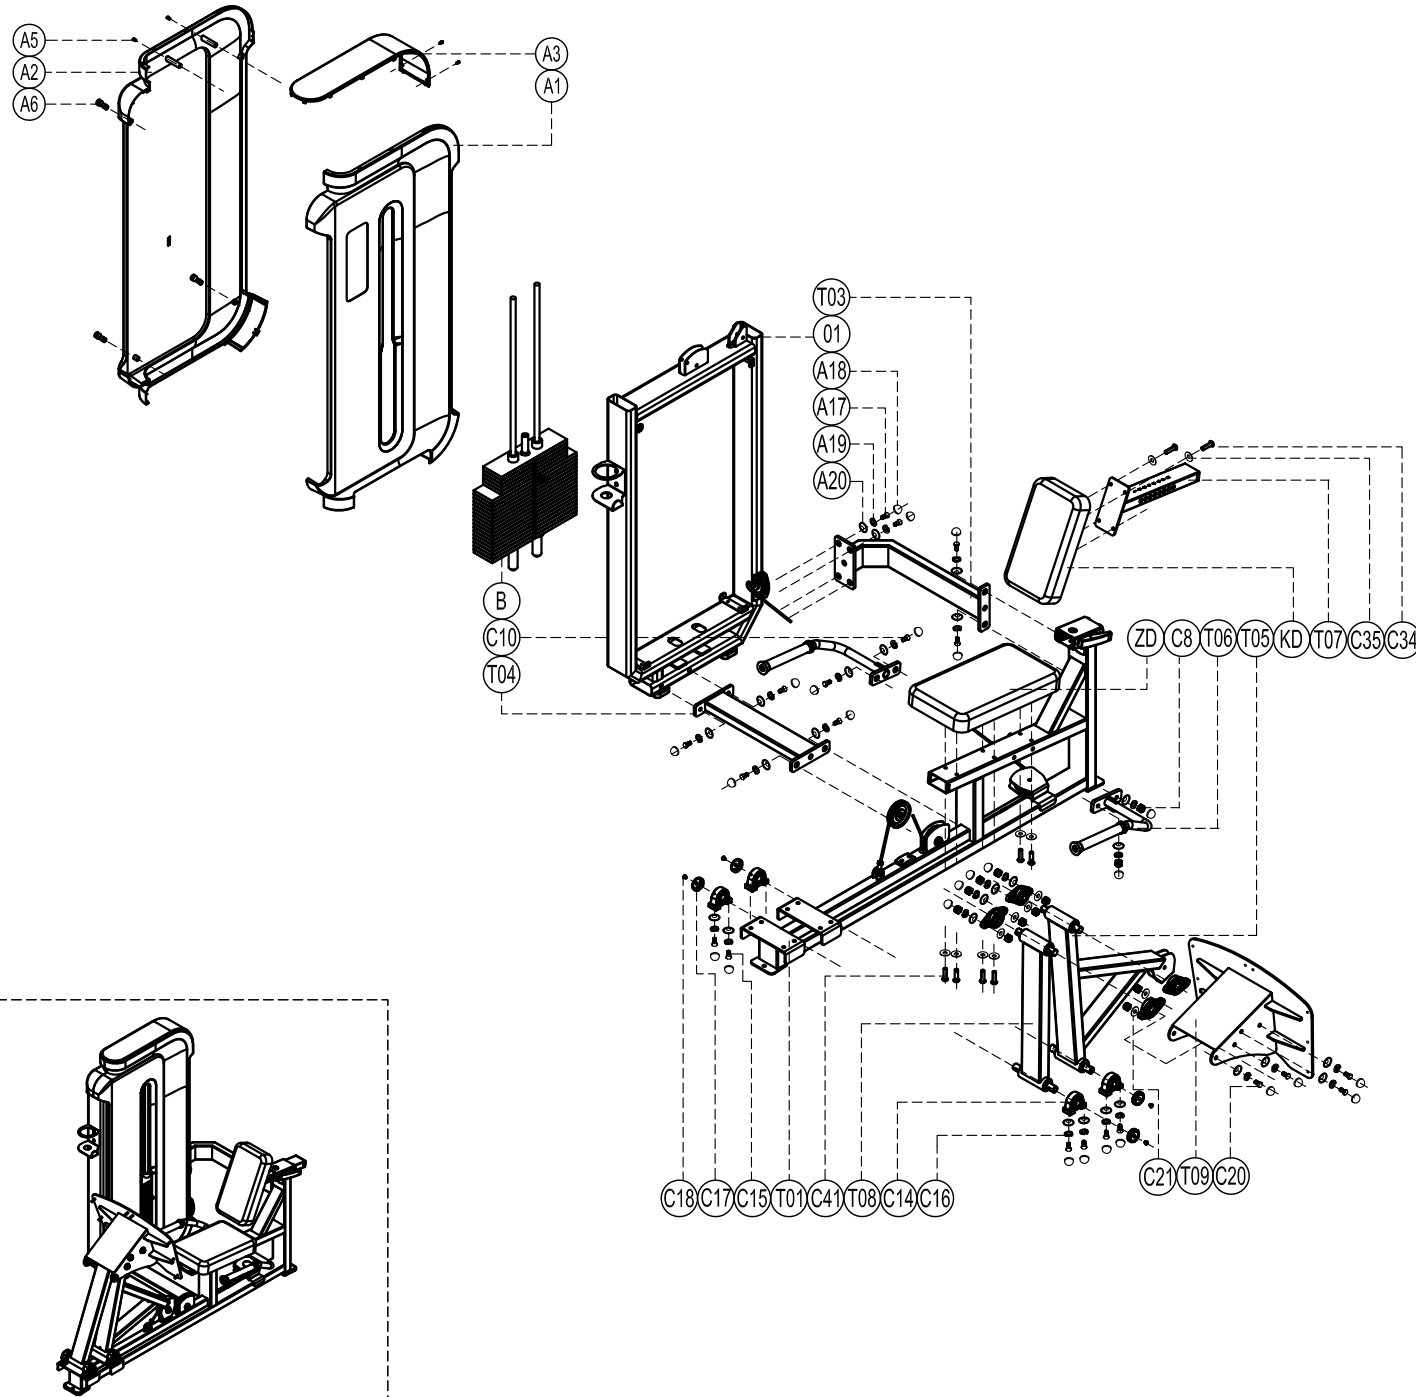

C41	Cup head inner hex screw M8*80	6
C35	Flat washer ϕ 8	10
C34	Cup head inner hex screw M8*35	4
C21	Flat washer ϕ 12	8
C20	Outer hex screw M12*40	8
C19	Bearing basement UCFL205	4
C18	Sink inner hex screw M6*10	4
C17	Cover S264	4
C16	Spring washer ϕ 10	8
C15	Outer hex screw M10*20	8
C14	Bearing basement UCFA205	4
C10	Outer hex screw M12*140	2
C8	Self lock nut M12	2
A20	Gasket DQ003	22
A19	Spring washer ϕ 12	22
A18	Screw cap S208	22
A17	Outer hex screw M12*35	10
A6	Cup head inner hex screw M5*15	8
A5	Cup head cross tapping screw ST3*8	4
A3	Top cover	1
A2	Back shroud	1
A1	Front shroud	1
KD	Backrest DZ201	2
ZD	Seat	1
09	Pedal support set	1
08	Movable arm set	1
07	Cushion adjustment	1
06	Handle	2
05	Back connection set	1
04	Horizontal connection set	1
03	Top connector	1
02	Door frame	1
01	Main frame	1
Number	Name	Quantity