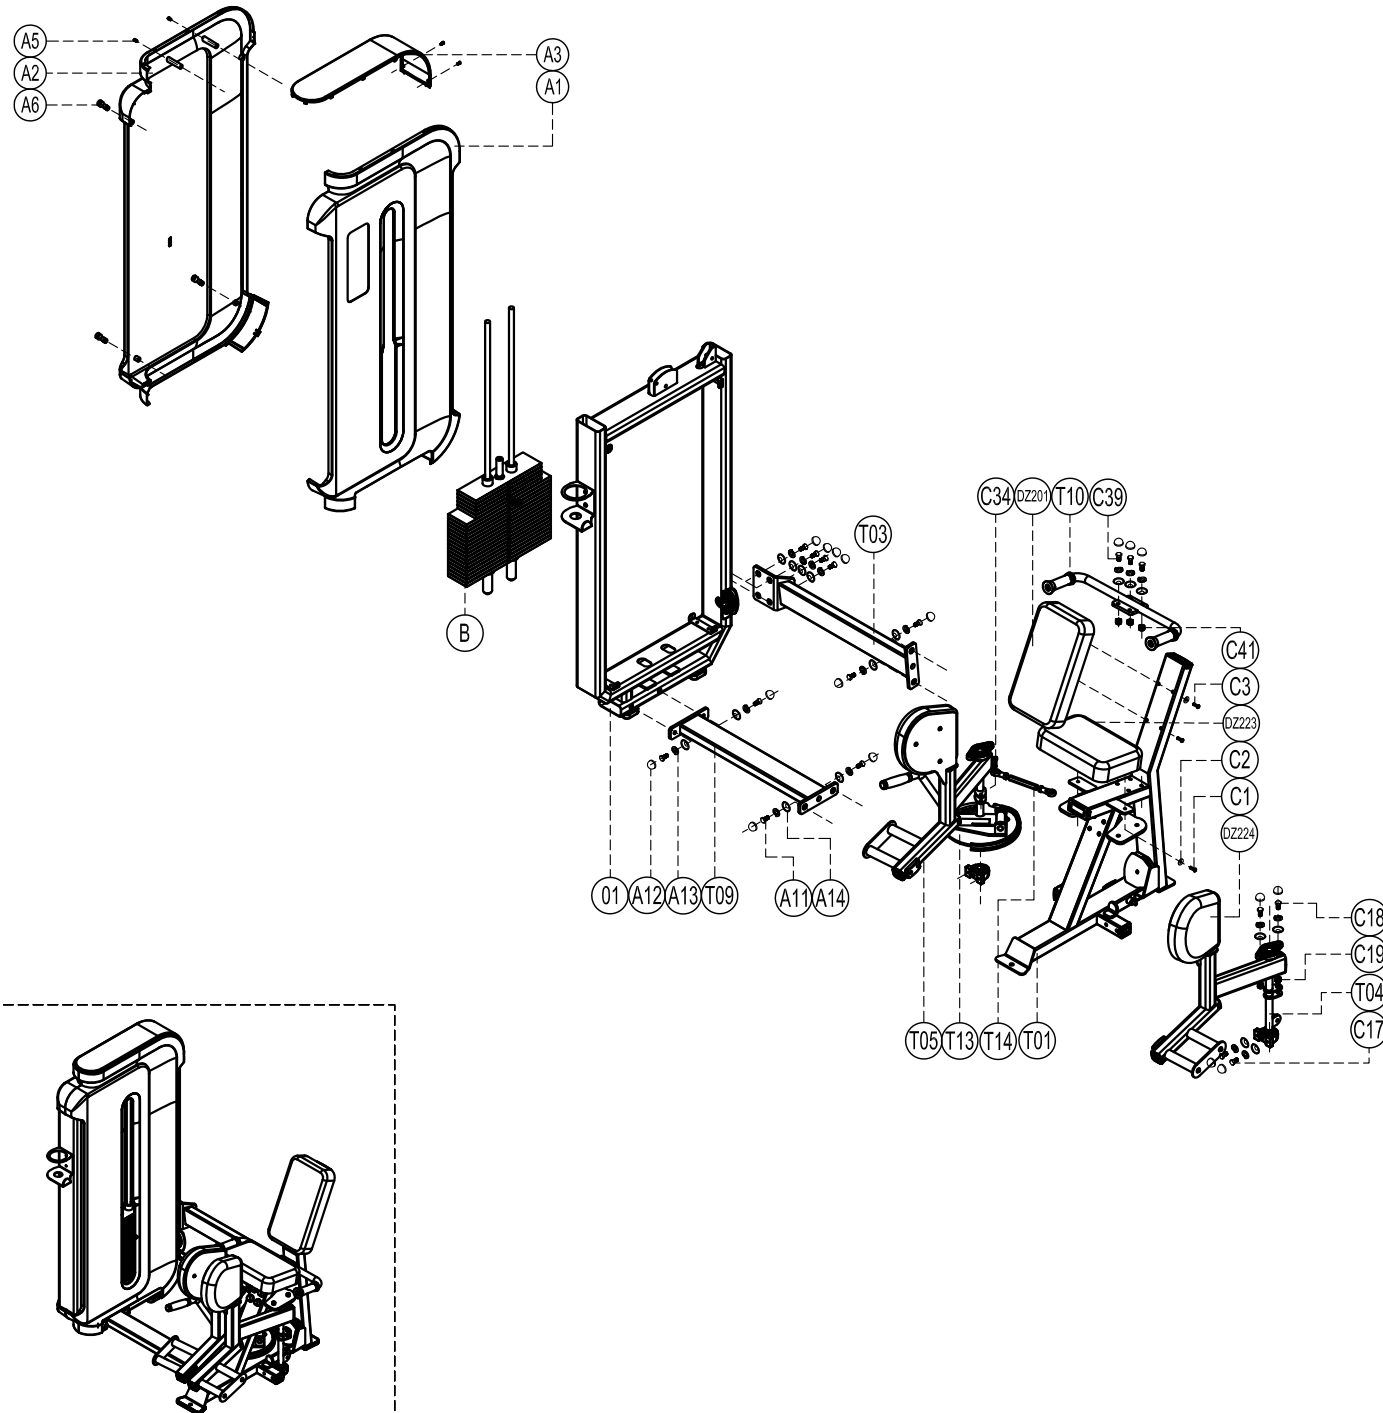

# Exploded H3022 Adductor

please note :prats didn't demolitionde part  
and fast eners not listde on the introduction

C41	M10 self lock nut	4
C39	Outer hex screw M12*75	4
C34	Shoulder screw ø10*30	2
C19	M12 self lock nut	4
C18	Outer hex screw M12*40	4
C17	Outer hex screw M10*65	4
C3	Cup head inner hex screw M8*80	4
C2	Flat washer ø8	12
C1	Cup head inner hex screw M8*35	8
B	weight stack set	1
A14	Gasket DQ003	10
A13	Spring washer φ12	10
A12	Screw cap S208	18
A11	Outer hex screw M12*35	10
A6	Cup head inner hex screw M5*15	8
A5	Cup head cross tapping screw ST3*8	4
A3	Top cover	1
A2	Back shroud	1
A1	Front shroud	1
DZ223	Leg pressing SET DZ223	2
DZ224	Upholstery DZ224	1
DZ201	Backrest DZ201	1
T14	Connector	1
T13	Cam sets	1
T10	Handle set	1
T09	Below connection	1
T05	Rotary support sets	1
T04	Rotary support sets	1
T03	Back connection set	1
01	Door Frame	1
T01	Main Frame	1
Number	Name	Quantity