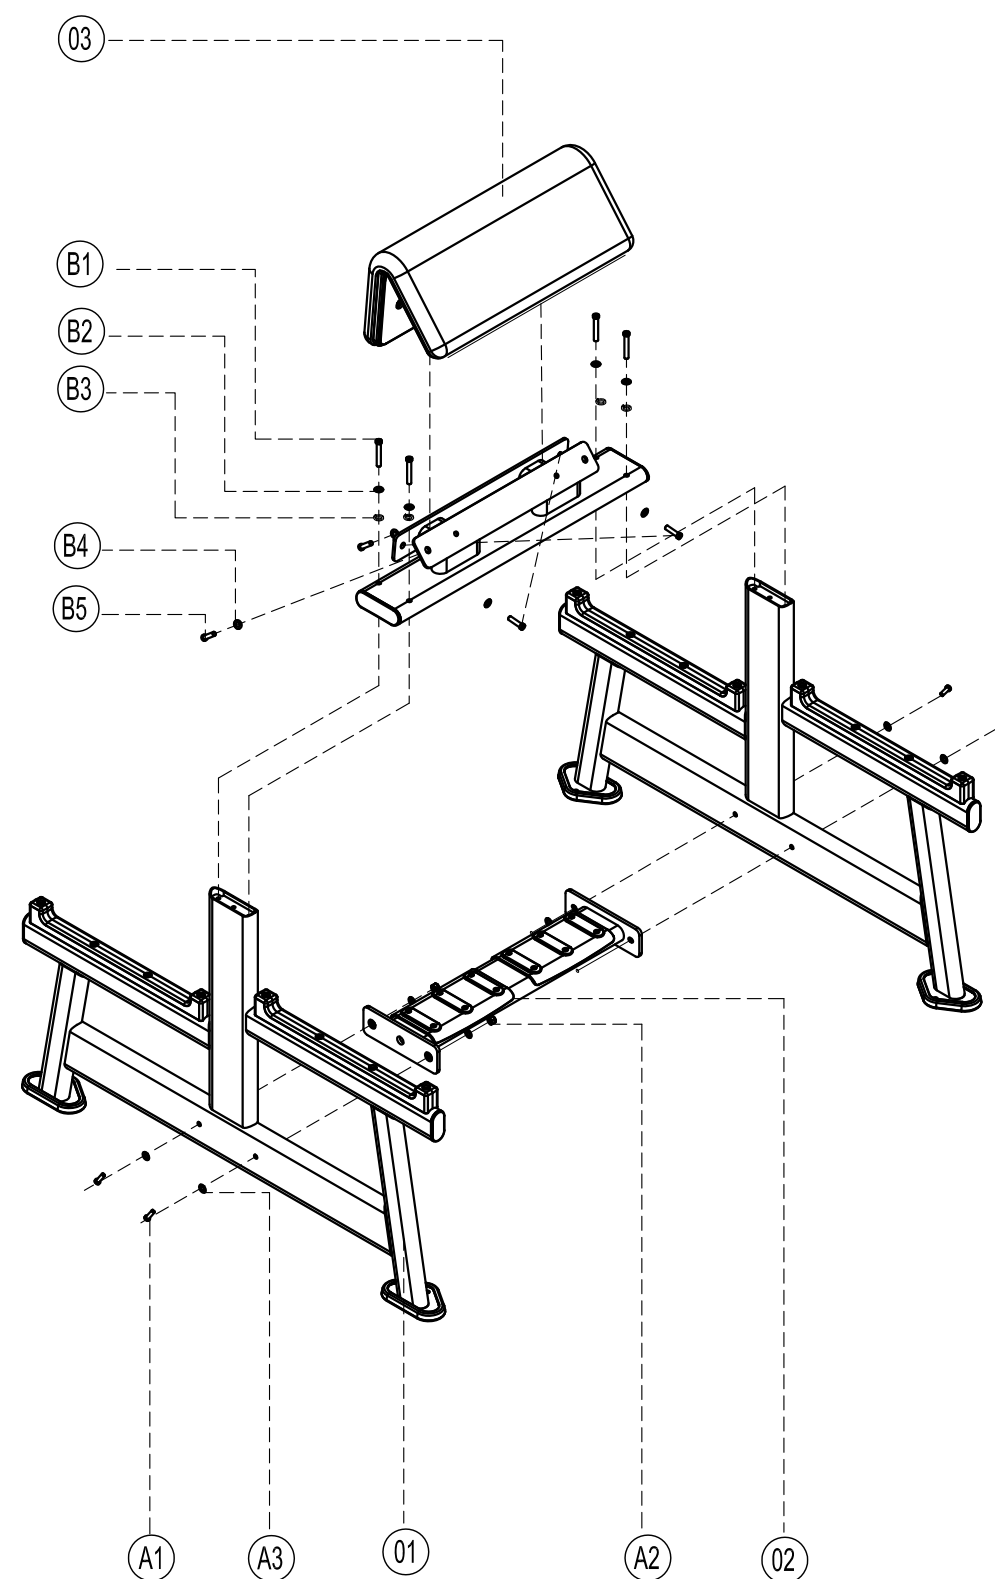

Exploded

E7044 SEATED PREACHER CURL

please note :prats didn't demolitionde part and fast eners not listde on the introduction

B5	Flat washer $\Phi 8$	4
B4	Cup head inner hex screw M8*35	4
B3	Spring gasket $\phi 10$	4
B2	Flat washer $\Phi 10$	4
B1	Cylindrical head screws M10*65	4
A3	Flat washer $\Phi 10$	8
A2	Self-locking Nuts M10	4
A1	Cylindrical head screws M10*60	4
03	Elbow mat	1
02	Bottom frame set	1
01	Door frame	2
Number	Name	Quantity