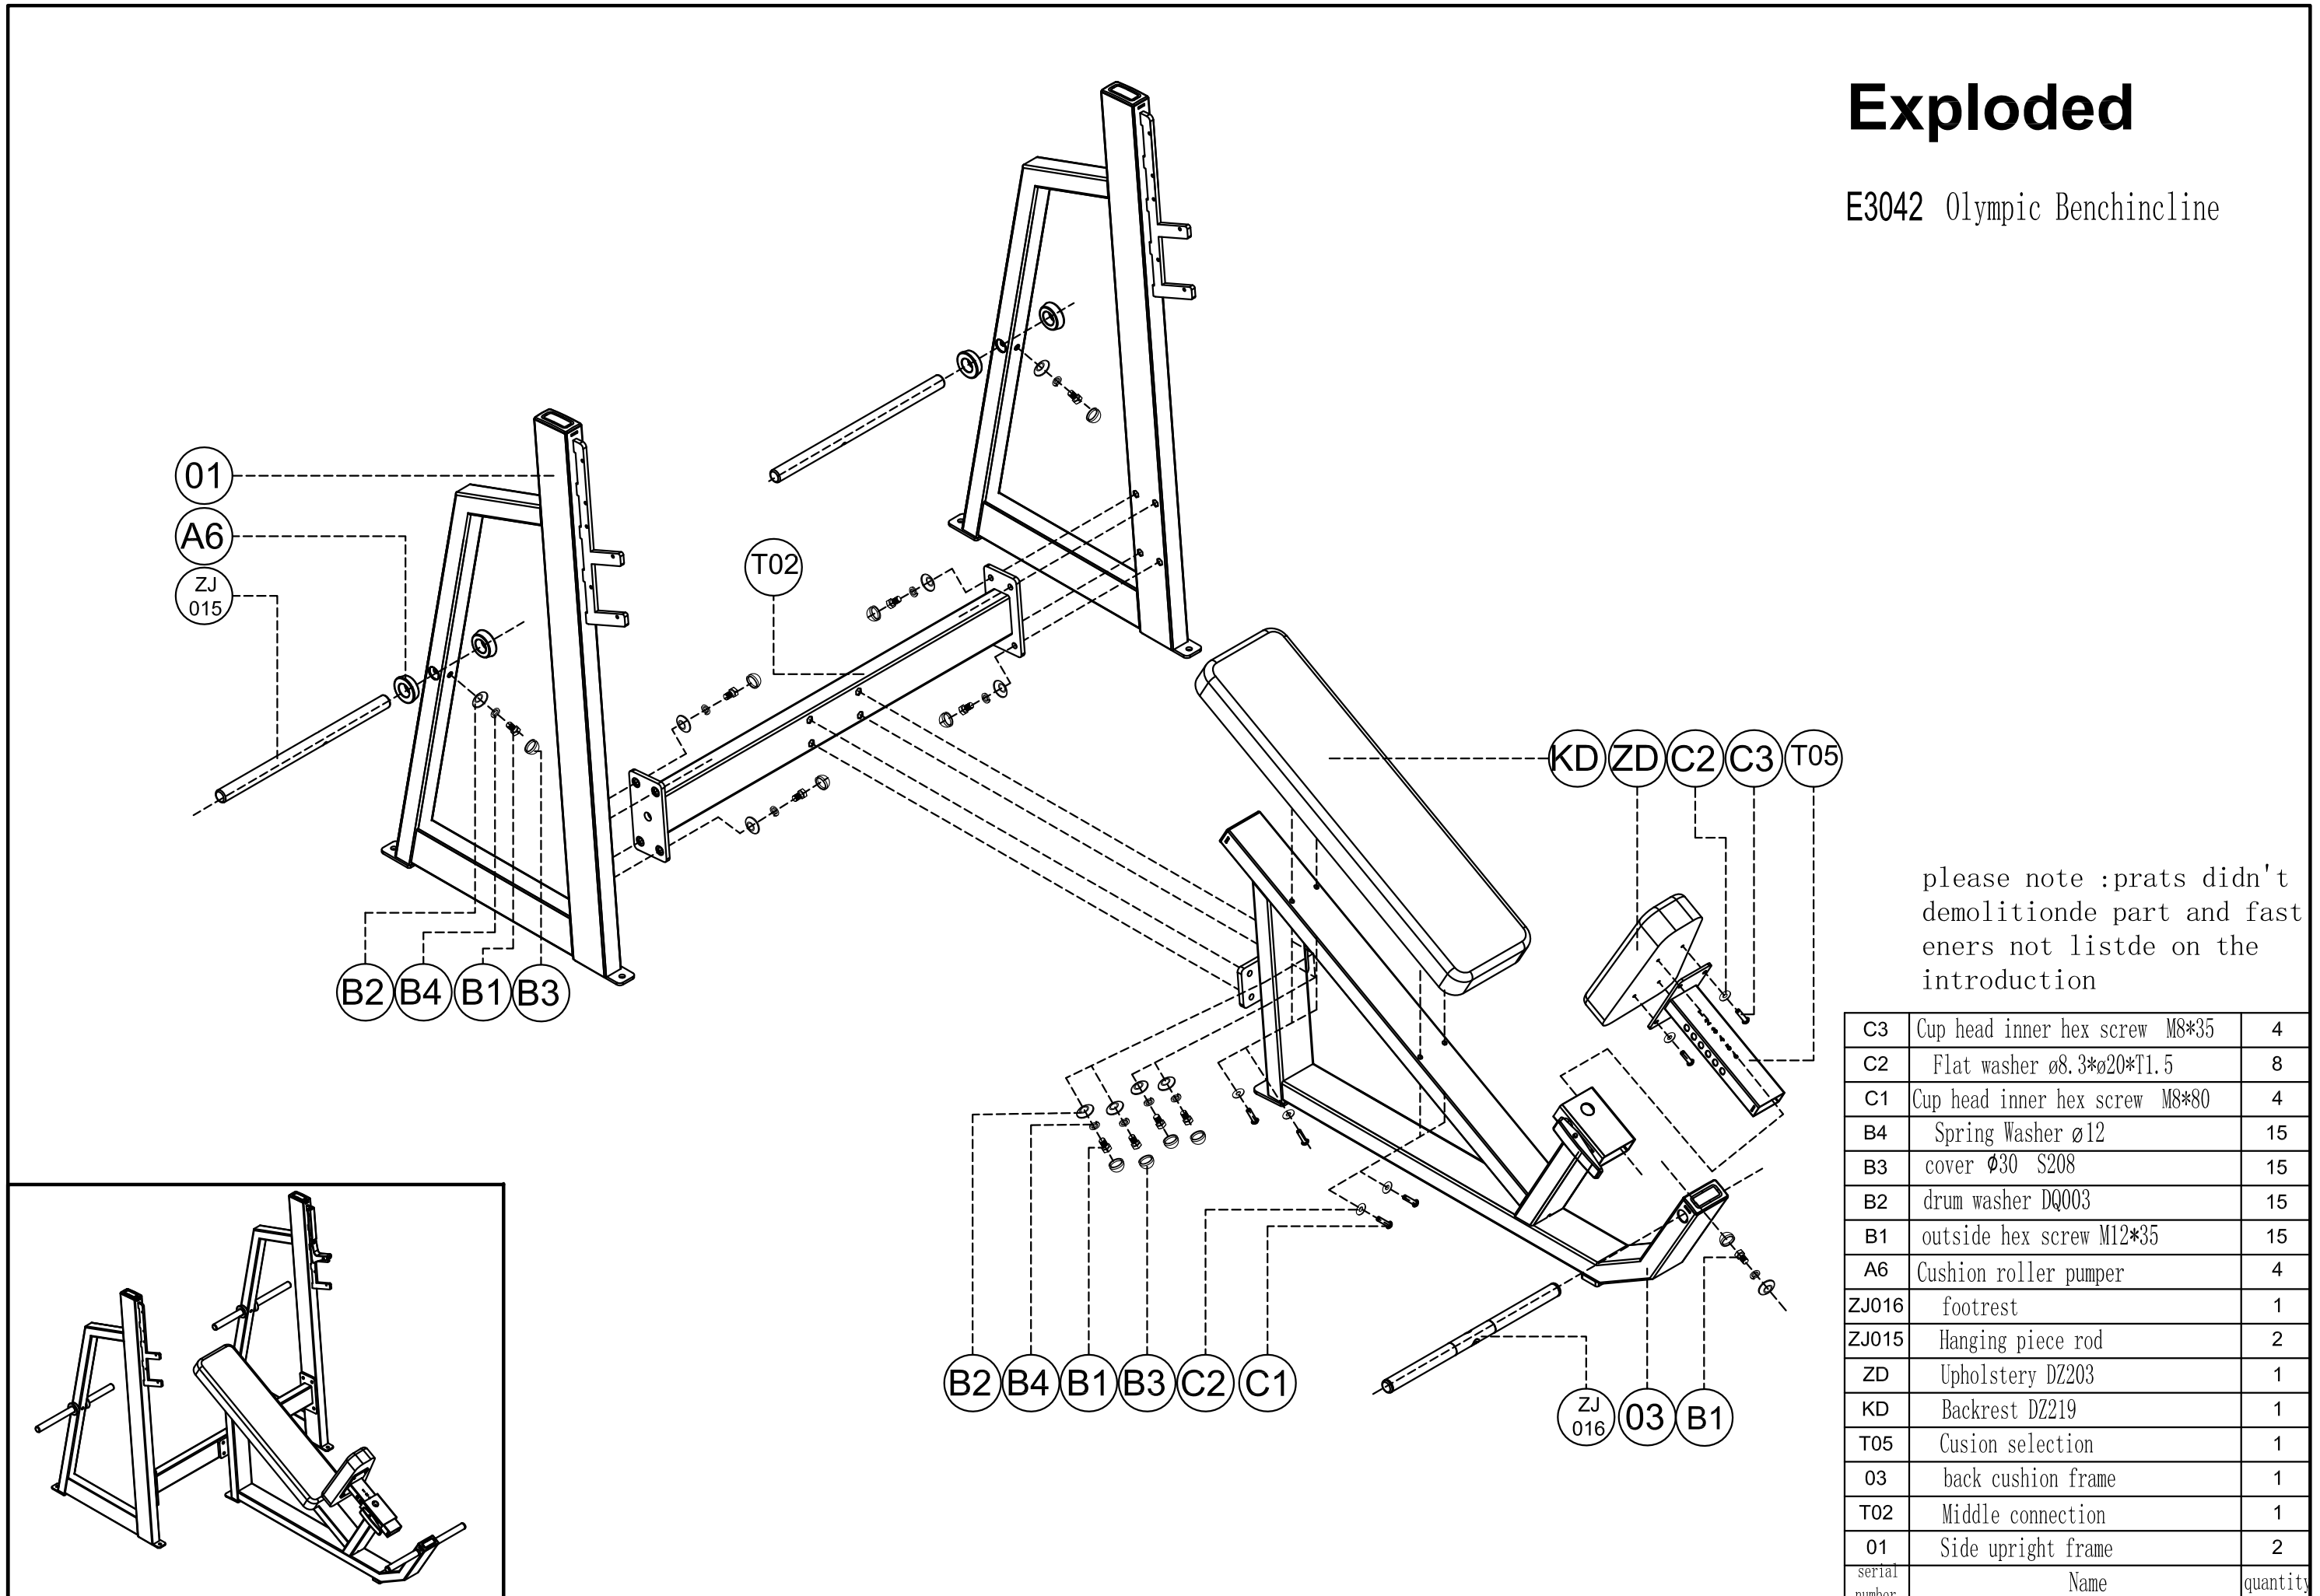

# Exploded

E3042 Olympic Benchincline

please note :prats didn't  
demolitionde part and fast  
eners not listde on the  
introduction

C3	Cup head inner hex screw M8*35	4
C2	Flat washer ø8.3*ø20*T1.5	8
C1	Cup head inner hex screw M8*80	4
B4	Spring Washer ø12	15
B3	cover ø30 S208	15
B2	drum washer DQ003	15
B1	outside hex screw M12*35	15
A6	Cushion roller pumper	4
ZJ016	footrest	1
ZJ015	Hanging piece rod	2
ZD	Upholstery DZ203	1
KD	Backrest DZ219	1
T05	Cusion selection	1
03	back cushion frame	1
T02	Middle connection	1
01	Side upright frame	2
serial number	Name	quantity