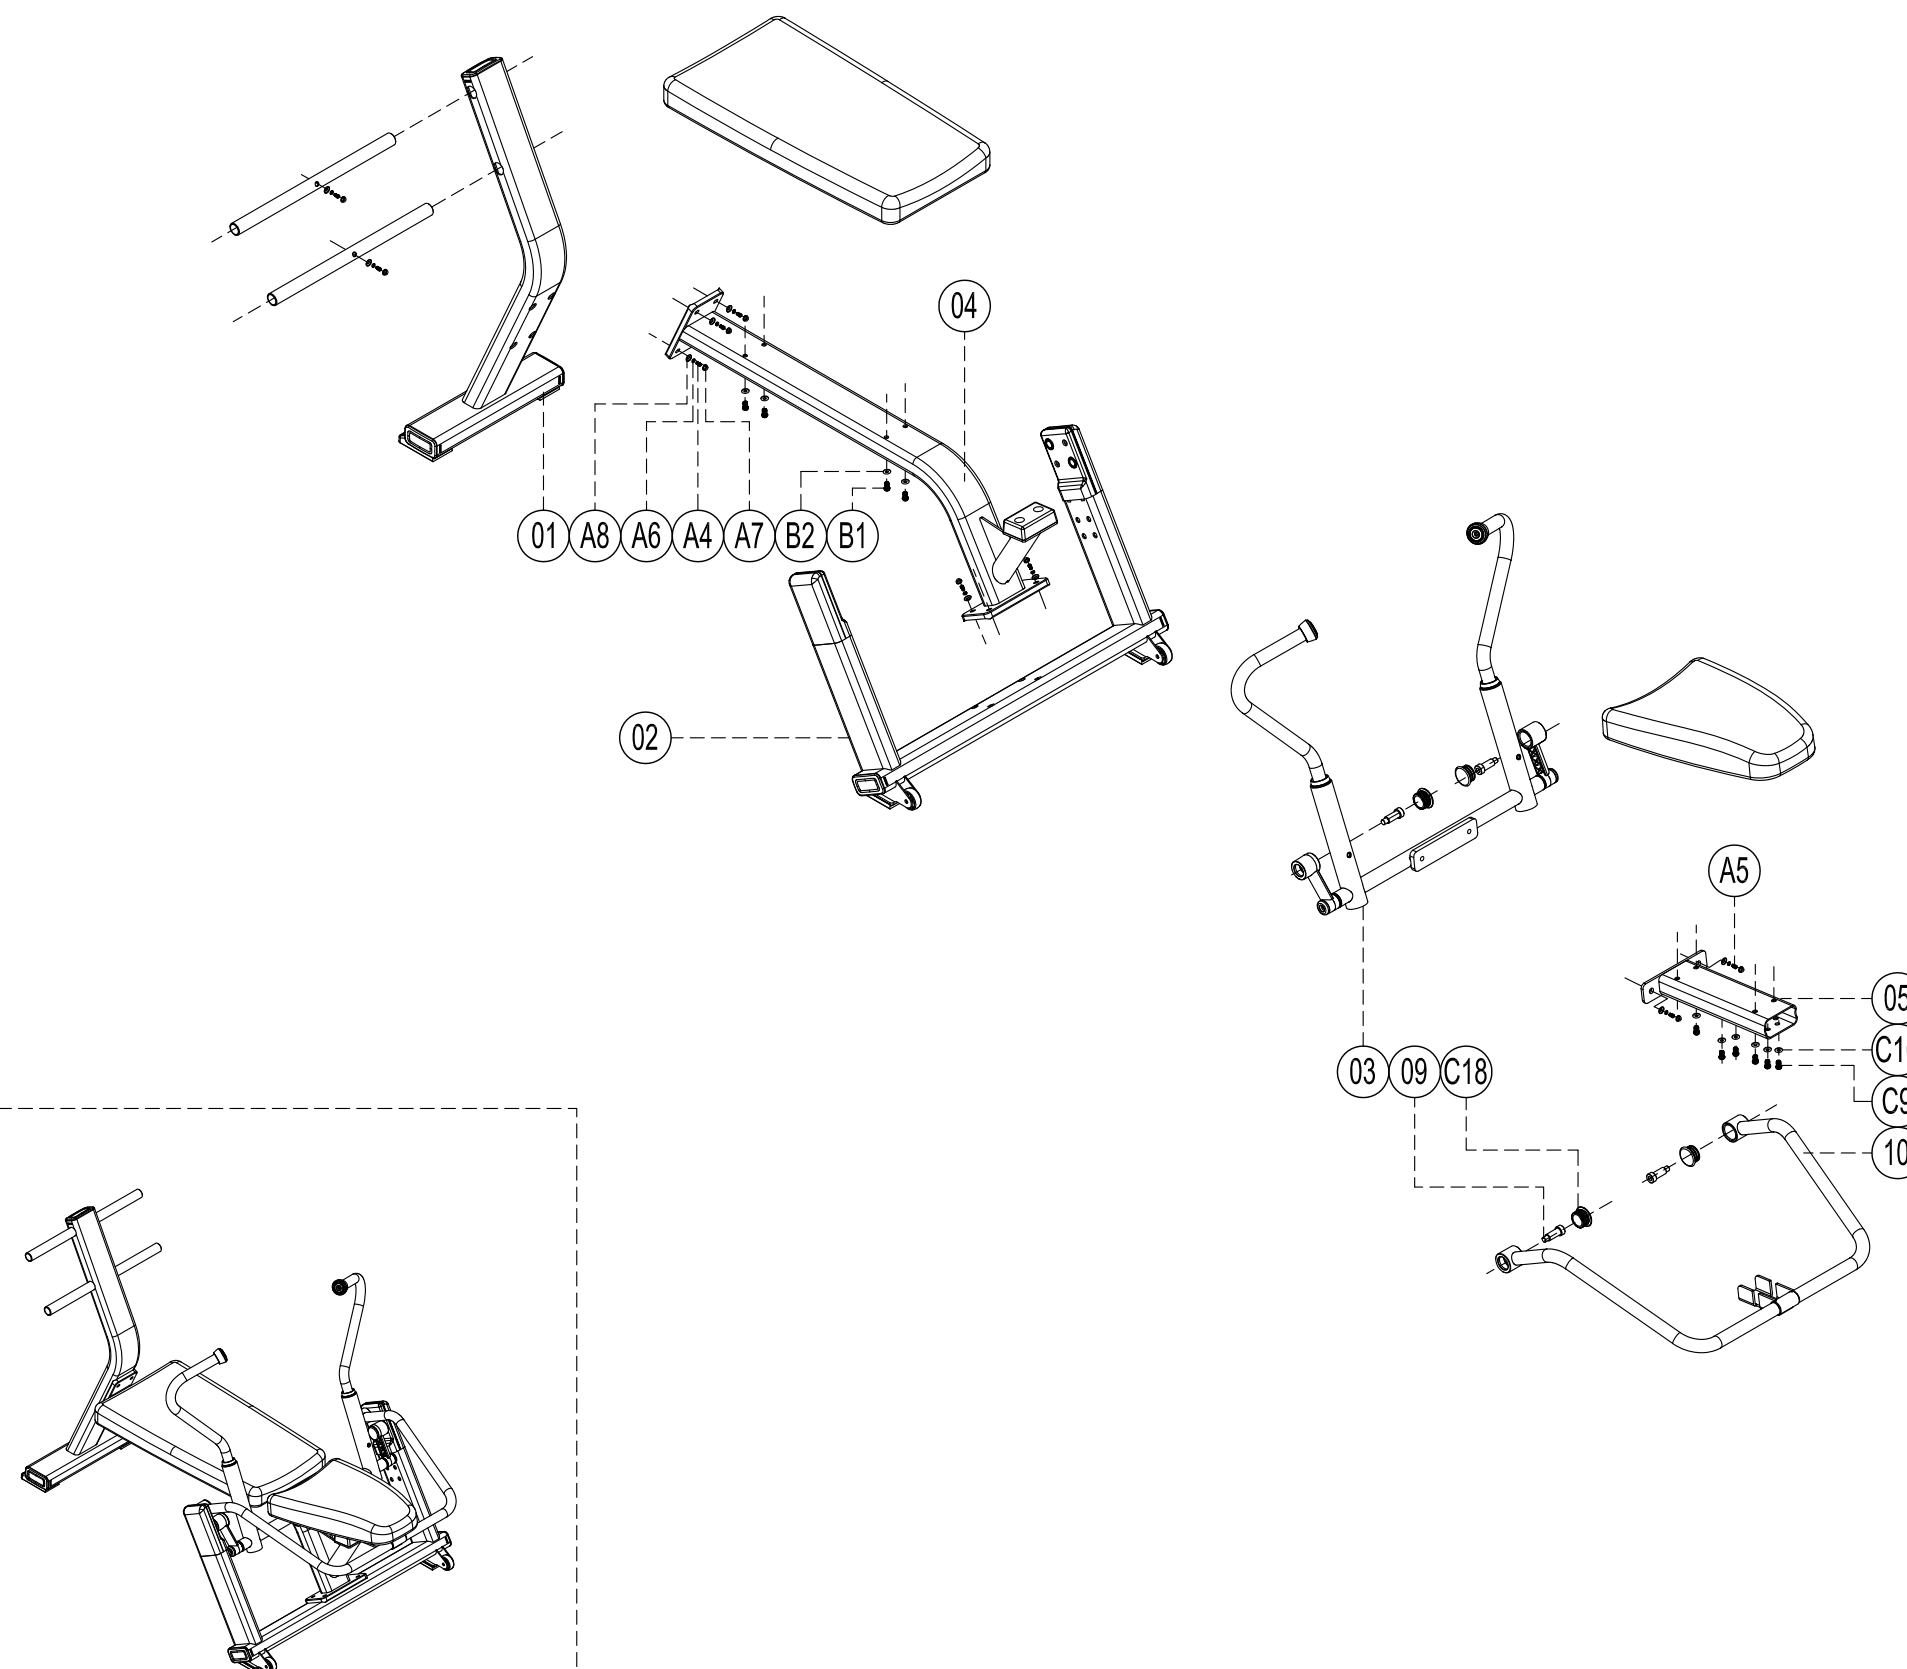

Exploded

E1070 Classic Ab Bench

please note :parts didn't demolitionde part and fast eners not listde on the introduction

| | | |
|-----|---|----------|
| 09 | Hexagon socket head shoulder screws $\phi 22 \times 57$ | 4 |
| C18 | Circlip S1304 | 4 |
| C10 | Flat washer $\phi 8$ | 4 |
| C9 | Cup head crossing screw M8*16 | 4 |
| B2 | Flat washer $\phi 8$ | 8 |
| B1 | Cup head crossing screw M8*80 | 8 |
| A8 | Gasket DQ003 $\phi 12 \times \phi 30 \times T1.0$ | 12 |
| A7 | Screw cap S277 | 12 |
| A6 | Spring washer $\phi 12$ | 12 |
| A5 | Outer hex screw M12*20 | 2 |
| A4 | Outer hex screw M12*35 | 10 |
| 10 | U type frame | 1 |
| 05 | Backrest support | 1 |
| 04 | cushion fixed set | 1 |
| 03 | movable arm set | 1 |
| 02 | Right support set | 1 |
| 01 | Main frame | 1 |
| NO. | name | quantity |