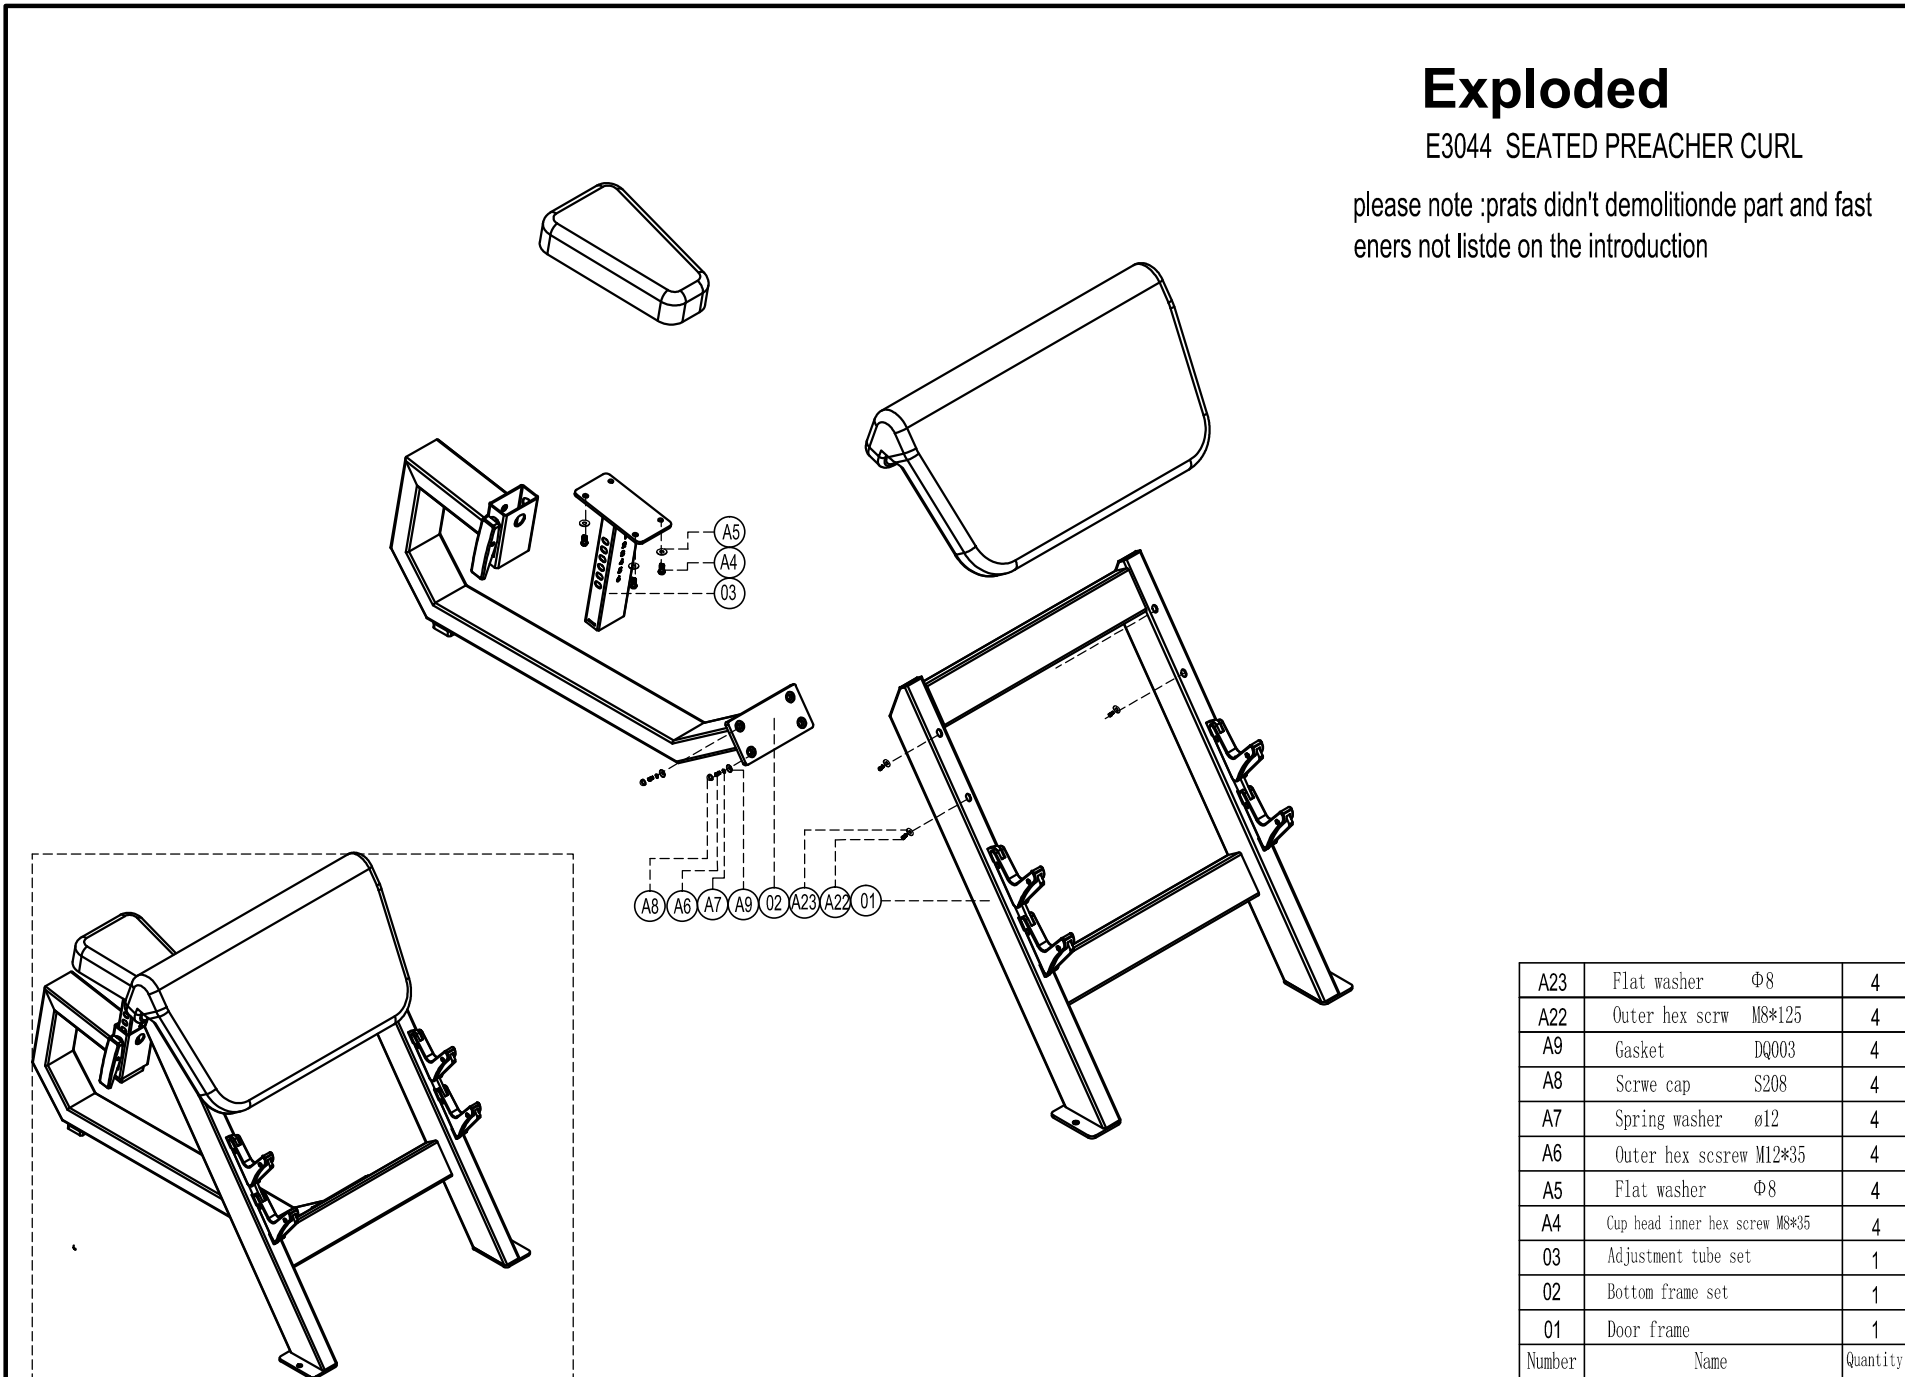

# Exploded

E3044 SEATED PREACHER CURL

please note :parts didn't demolitionde part and fast  
eners not listde on the introduction

A23	Flat washer	Φ8	4
A22	Outer hex scrw	M8*125	4
A9	Gasket	DQ003	4
A8	Scrwe cap	S208	4
A7	Spring washer	ø12	4
A6	Outer hex scsrew	M12*35	4
A5	Flat washer	Φ8	4
A4	Cup head inner hex screw	M8*35	4
03	Adjustment tube set		1
02	Bottom frame set		1
01	Door frame		1
Number	Name		Quantity