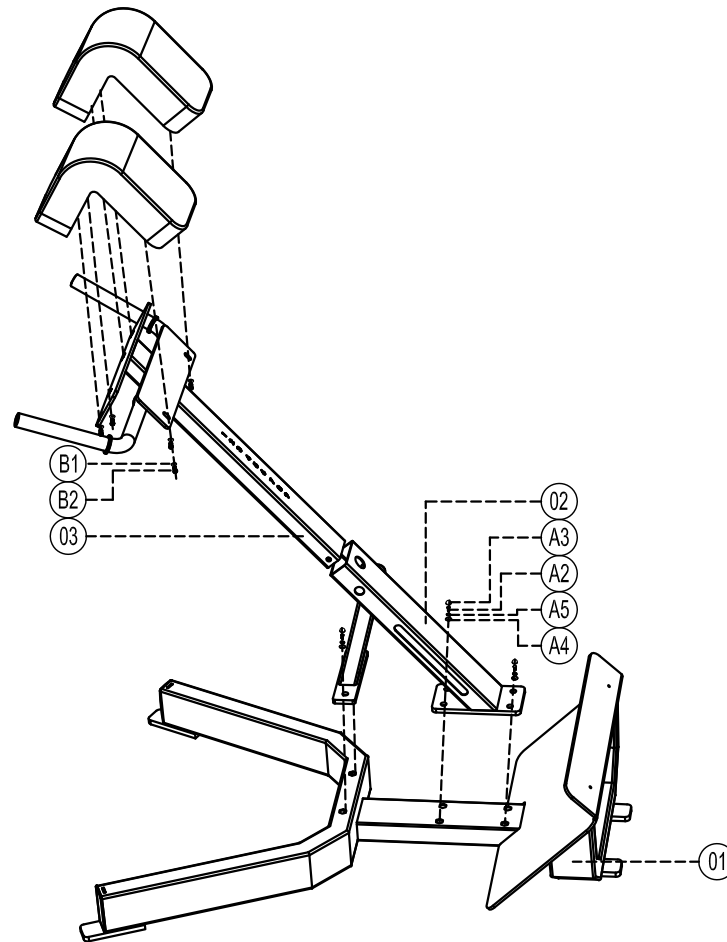

# Exploded

E3045 Back Extension

please note :prats didn't demolitionde part and fast eners not listde on the introduction

|               |                                |          |
|---------------|--------------------------------|----------|
| B2            | Cup head inner hex screw M8*35 | 6        |
| B1            | Flat washer Φ8.3*Φ20*T1.5      | 6        |
| A5            | Spring washer Φ12              | 6        |
| A4            | Gasket DQ003 Φ12*Φ30*T1.5      | 6        |
| A3            | Screw cap S277                 | 6        |
| A2            | Outer hex screw M12*35         | 6        |
| 03            | cusion selection set           | 1        |
| 02            | Fixing set                     | 1        |
| 01            | Main frame                     | 1        |
| serial number | name                           | quantity |