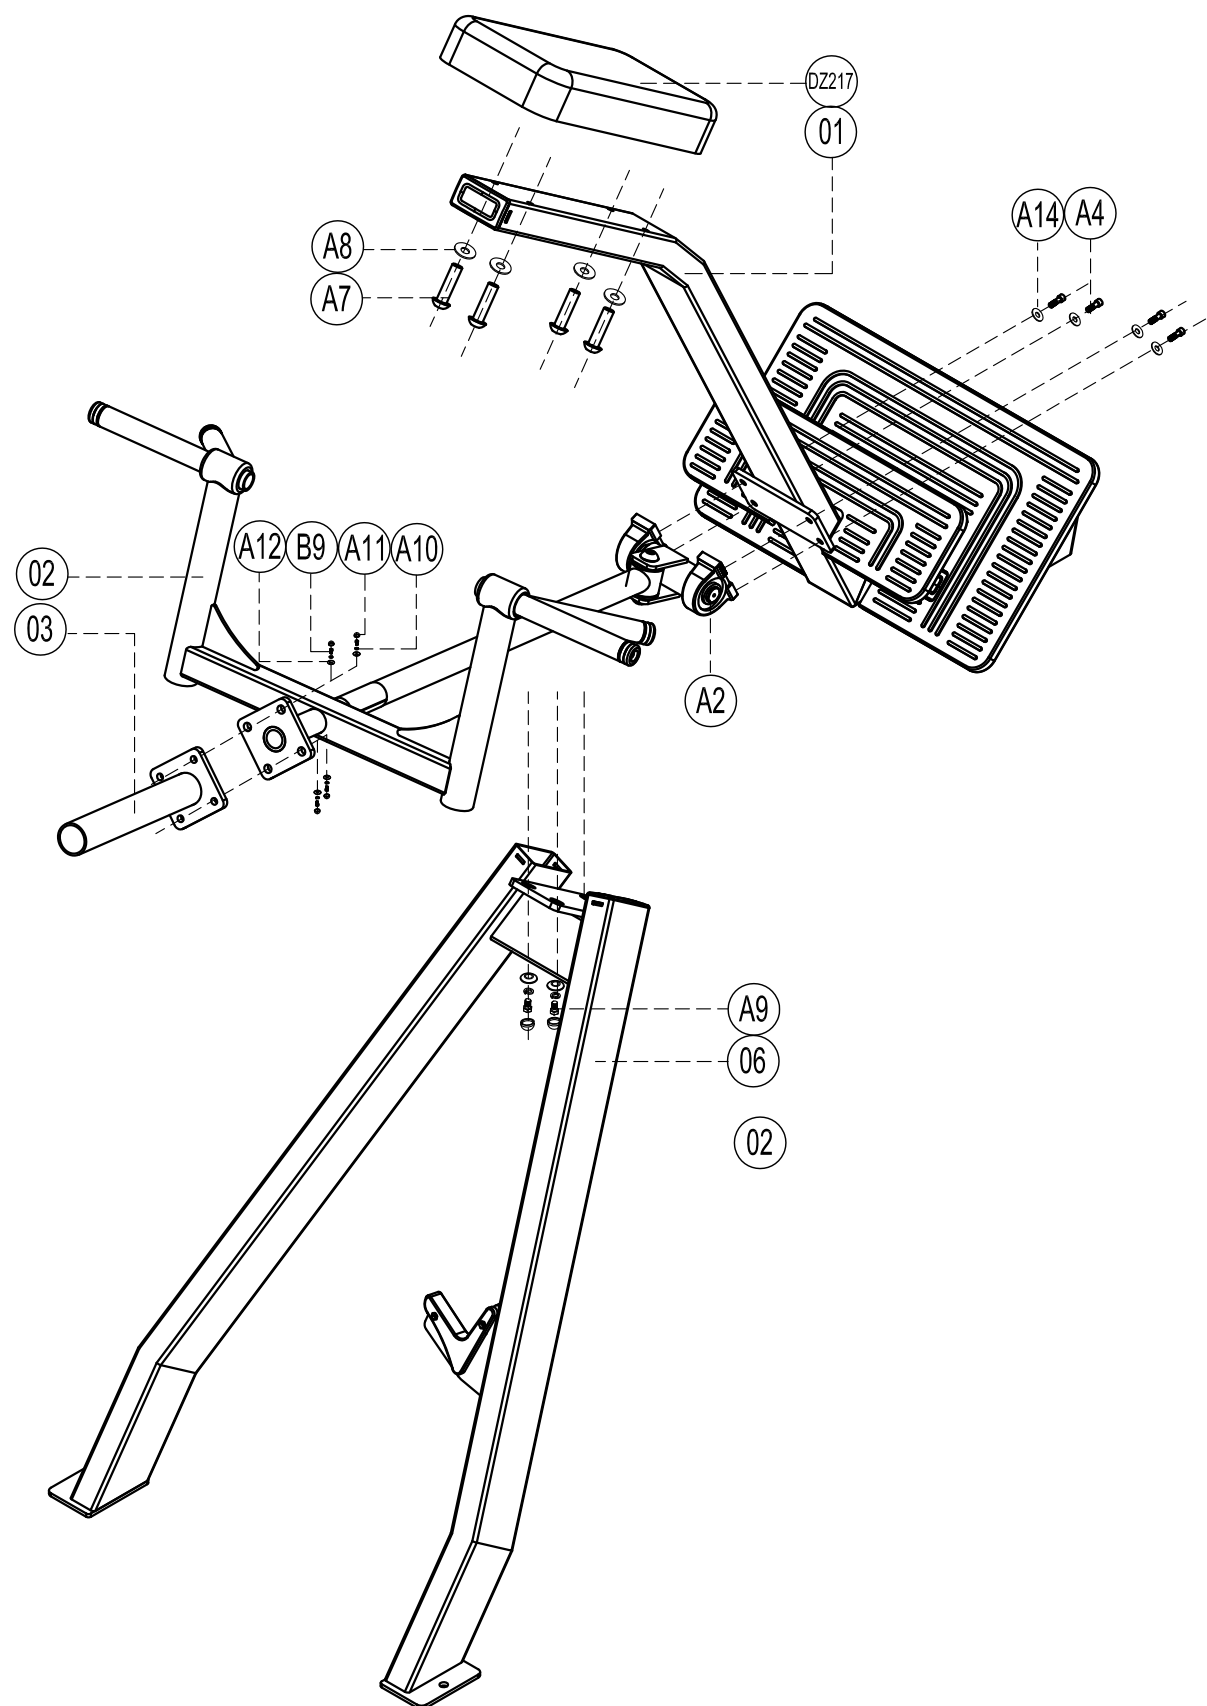

Exploded

E3061 Incline Lever Row

please note :prats didn't demolitionde part and fasteners not listde on theintroduction

B9	Outer hex screw M12*25	4
A14	Flat washer $\phi 10$	4
A12	Gasket DQ003	8
A11	Screw cap S208	8
A10	Spring washer $\phi 12$	8
A9	Outer hex screw M12*35	4
A8	Flat washer $\phi 8$	4
A7	Cup head inner hex screw M8*80	4
A4	Socket head inner hex M10*25	4
A2	Bearing basement PA205	2
DZ217	Backrest DZ217	1
06	Support sets	1
03	Plate holder set	1
02	Move arm set	1
01	Main frame	1
No.	Name	Qty